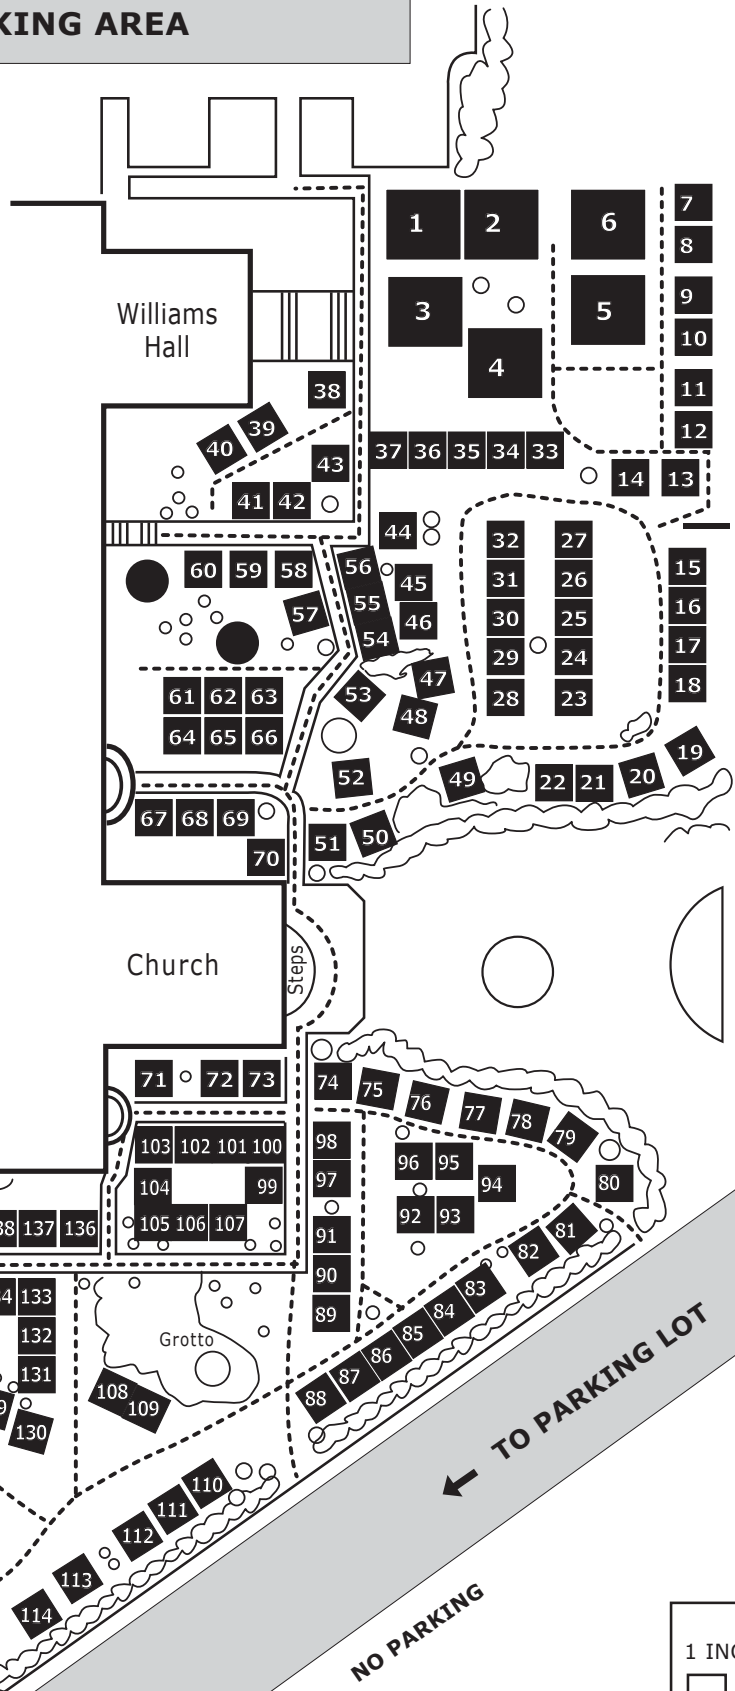

PARKING AREA

PARKING AREA

TO PARKING AREAS →

SAVE THIS MAP!

The following spaces are not practical for a 10' x 10' x 8' canopy:
73, 82, 107
110, 111, 135, 141

We will send you a card with your assigned space number on a first come - first served basis.

See other side for instructions.

BIKE PATH

U.S. 1

NO PARKING ON RIGHT-OF-WAY

COVERED PARKING

PARKING AREAS

NO PARKING

LEGEND

- 1 INCH = 50 FEET
- = 10 FOOT SQUARE
- = PATHS & WALKWAYS